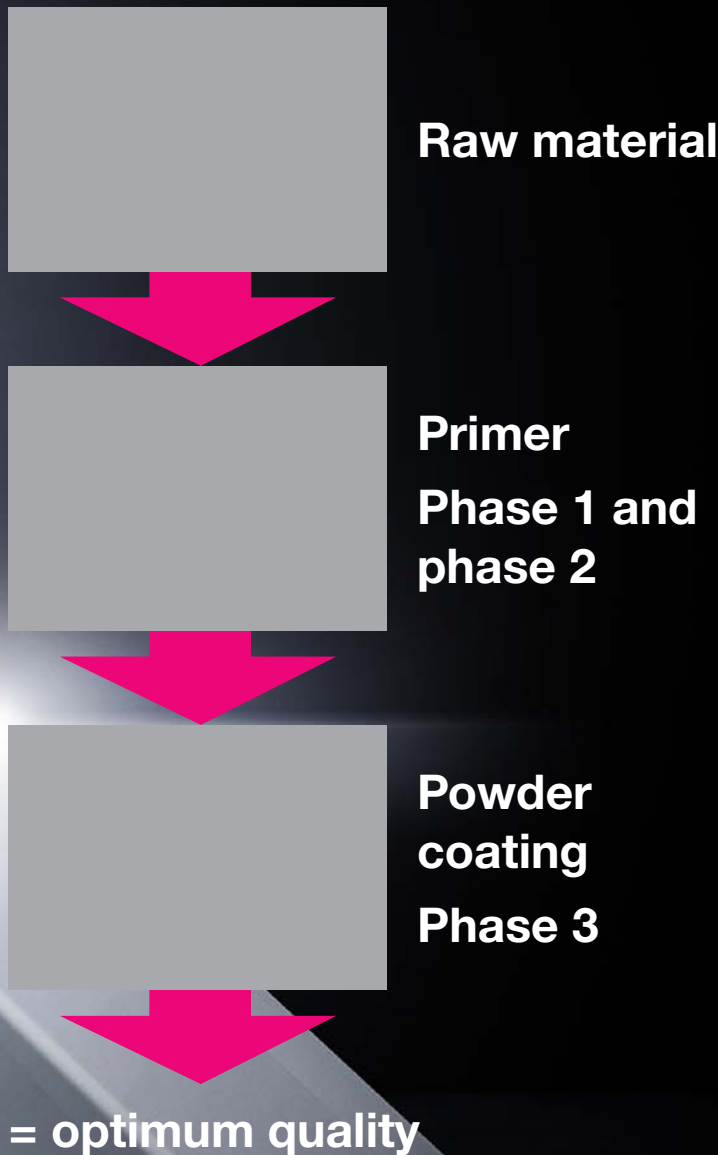

ENCLOSURES

POWER DISTRIBUTION

CLIMATE CONTROL

FRIEDHELM LOH GROUP

Optimum surface protection

3 phases to optimum quality

1st phase:

Nanoceramic coating

- Nanoparticles form a homogeneous, solid connection with the metal surface
- An ultra-thin, glass-like layer is created
- This ensures extreme durability

2nd phase:

Electrophoretic dipcoat-priming

- Heavy metal-, chromate- and silicone-free polyester resins in a water-based paint
- Creates even layer structures on the surfaces, edges and hollow spaces, thereby ensuring a complete seal
- Layer thickness approx. 20 µm
- Stove-enamelling of the dipcoat primer

3rd phase:

Textured powder-coating

- Electrostatic, eco-friendly, heavy metal-, chromate- and silicone-free powder-coating on a polyester resin basis with excellent mechanical resistance
- Good chemical, temperature and weather resistance
- Decontaminatable
- Layer thickness approx. 80 µm
- Stove-enamelling of the powder coating